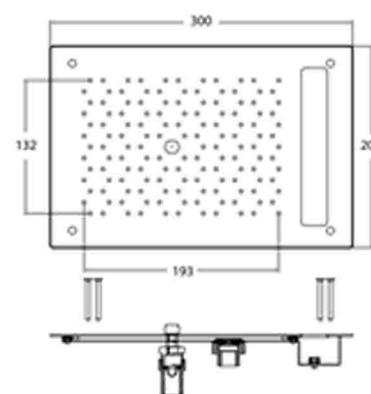

BESPOKE LUXURY BATHROOM NEWS FOR DESIGN PROFESSIONALS

by The Equip-Bathrooms Company

Brand Highlights

iB RUBINETTI

A COMPACT CEILING SHOWERHEAD WITH LED LIGHTING AND MULTIPLE SPRAY FUNCTIONS FOR SMALL BATHROOM SPACES

In Asia, many bathrooms in residential or hospitality developments in urban cities tend to have smaller shower spaces. As such, it may not be the most practical approach to specify a luxury built-in ceiling showerhead with LED lighting and multiple spray functions, as these showerheads tend to be larger in size (upwards of 400 x 400mm).

iB Rubinetti recognises this space constraint and has developed a compact solution to address this issue. We present the Aquabeat Series AB100 built-in ceiling showerhead that comes with LED lighting and 2 spray functions: Rainfall and Vaporizer. This Aquabeat AB100 showerhead measures just 300 x 200 mm and fits perfectly into any small shower space. You can control the LED lighting via a water-proof remote control that allows the user to switch between 20 different colours and select the intensity of the lighting at the touch of a button. Luxury can now be enjoyed in a compact package.

Dimensions

300mm (w) x 200mm (d) x 37mm (h)