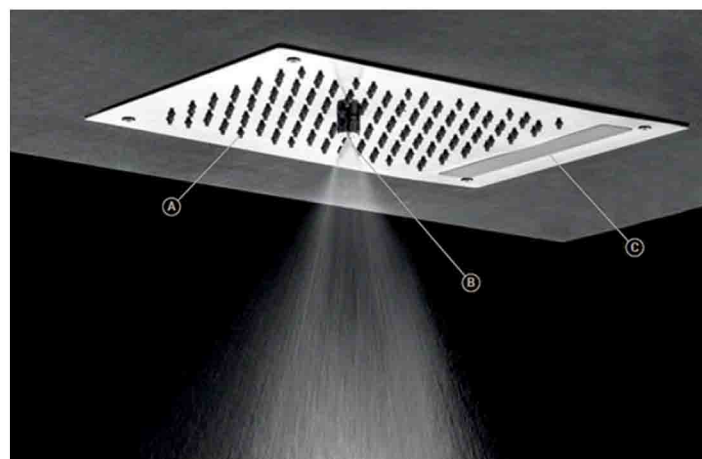

BESPOKE LUXURY BATHROOM NEWS FOR DESIGN PROFESSIONALS

by The Equip-Bathrooms Company

Brand Highlights

iB RUBINETTI

A COMPACT CEILING SHOWERHEAD WITH LED LIGHTING AND MULTIPLE SPRAY FUNCTIONS FOR SMALL BATHROOM SPACES

In Asia, many bathrooms in residential or hospitality developments in urban cities tend to have smaller shower spaces. As such, it may not be the most practical approach to specify a luxury built-in ceiling showerhead with LED lighting and multiple spray functions, as these showerheads tend to be larger in size (upwards of 400 x 400mm).

iB Rubinetti recognises this space constraint and has developed a compact solution to address this issue. We present the Aquabeat Series AB100 built-in ceiling showerhead that comes with LED lighting and 2 spray functions: Rainfall and Vaporizer. This Aquabeat AB100 showerhead measures just 300 x 200 mm and fits perfectly into any small shower space. You can control the LED lighting via a water-proof remote control that allows the user to switch between 20 different colours and select the intensity of the lighting at the touch of a button. Luxury can now be enjoyed in a compact package.

Dimensions

300mm (w) x 200mm (d) x 37mm (h)