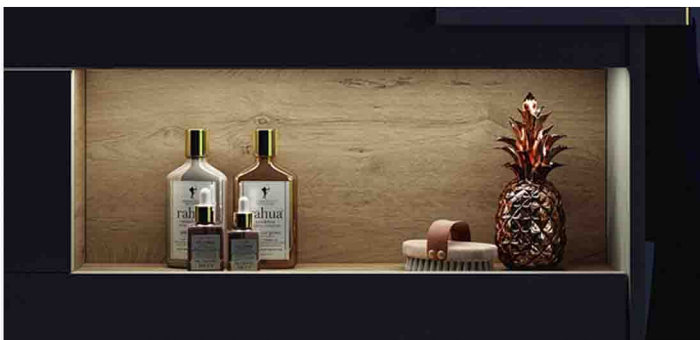

LED lights for illumination inside the vanity's open shelf