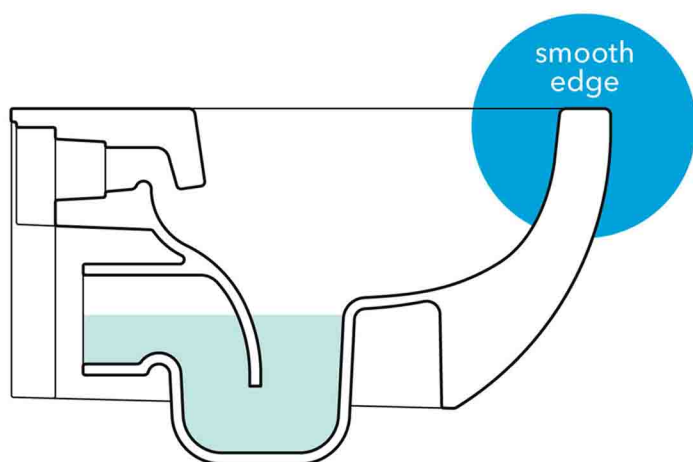

BESPOKE LUXURY BATHROOM NEWS FOR DESIGN PROFESSIONALS

by The Equip-Bathrooms Company

Technology & Innovation

➔ **FLAMINIA.**

THE UNIQUE SYSTEM CREATED BY FLAMINIA TO MAKE TOILET CLEANING, SIMPLE AND RAPID

The elimination of the rim (so that the inner surface of the toilet bowl is entirely visible, with no hard-to-reach hidden parts) and a controlled amount of water discharged with each flush (of between 4.5 and 6 litres as required by the applicable regulations) ensure greater hygiene and much greater ease of use than traditional systems – two features of vital importance to any domestic or public bathroom.

goclean®

100%
MADE IN ITALY

Design **FLAMINIA DESIGN TEAM**