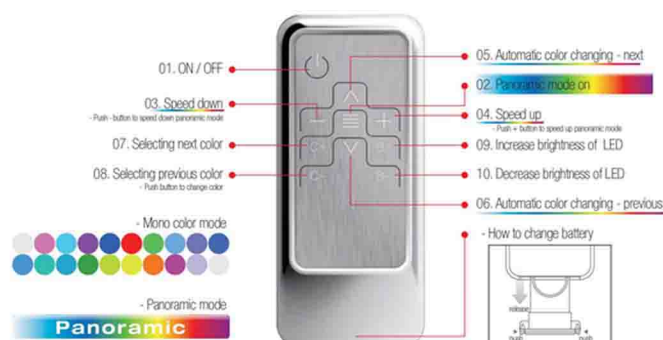

BESPOKE LUXURY BATHROOM NEWS FOR DESIGN PROFESSIONALS

by The Equip-Bathrooms Company

Brand Highlights

iB RUBINETTI

A COMPACT CEILING SHOWERHEAD WITH LED LIGHTING AND MULTIPLE SPRAY FUNCTIONS FOR SMALL BATHROOM SPACES

In Asia, many bathrooms in residential or hospitality developments in urban cities tend to have smaller shower spaces. As such, it may not be the most practical approach to specify a luxury built-in ceiling showerhead with LED lighting and multiple spray functions, as these showerheads tend to be larger in size (upwards of 400 x 400mm).

iB Rubinetti recognises this space constraint and has developed a compact solution to address this issue. We present the Aquabeat Series AB100 built-in ceiling showerhead that comes with LED lighting and 2 spray functions: Rainfall and Vaporizer. This Aquabeat AB100 showerhead measures just 300 x 200 mm and fits perfectly into any small shower space. You can control the LED lighting via a water-proof remote control that allows the user to switch between 20 different colours and select the intensity of the lighting at the touch of a button. Luxury can now be enjoyed in a compact package.

Dimensions

300mm (w) x 200mm (d) x 37mm (h)