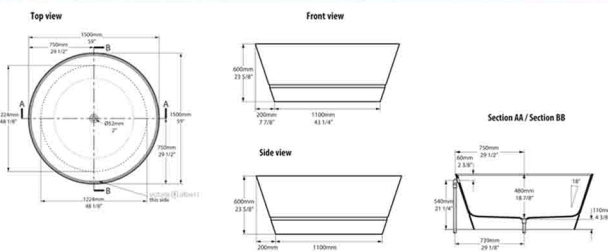

BESPOKE LUXURY BATHROOM NEWS FOR DESIGN PROFESSIONALS

by The Equip-Bathrooms Company

Brand Highlights

victoria + albert®

volcanic limestone baths

Naturally strong, white and beautiful,
it is the special rock in QUARRYCAST®
that gives every Victoria+Albert bathtub
unique properties.

VICTORIA+ALBERT LAUNCHES THE TAIZU SERIES - A FREE-STANDING ROUND BATH MADE FROM VOLCANIC LIMESTONE

Taizu is Victoria+Albert's first collaboration with renowned Hong Kong based designer, Steve Leung, who is known for using Asian influences in his designs.

The opulent circular bath has been inspired by the fine porcelain designs of the Song Dynasty. The gently sloping sides are softened by a chamfered edge and sculpted detail at the base. With a diameter of 1500mm, Taizu is a spa-style centrepiece that is at home in the most luxurious bathrooms.

In addition to Victoria+Albert's existing six standard paint finishes, Taizu bath can be bespoke in a spectrum of 194 RAL colours, in either gloss or matt finishes.

Interview with designer, Steve Leung, at ISH Frankfurt 2019 where the Taizu Series was launched.