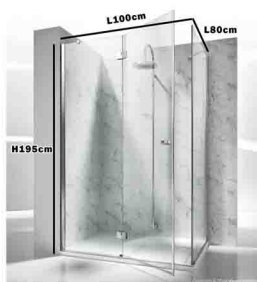

PACKAGE 2: CORNER SWING DOOR

SINTESI SA+SF
Clear glass with bright silver profile

1. **FEATURES**
2. Outward opening door
   - Extensible 20 mm
   - Magnetic strips

1. **MATERIALS**
2. Anodised or enamelled aluminium profile
   - Tempered glass 8 mm for the fix element
   - Tempered safety glass 6 mm for the door
   - Unless specific requests, sintesi SA shower enclosures are supplied with standard hinges R61 and standard knob P3Q

NOW ONLY AT: **$2,999.00** incl.GST