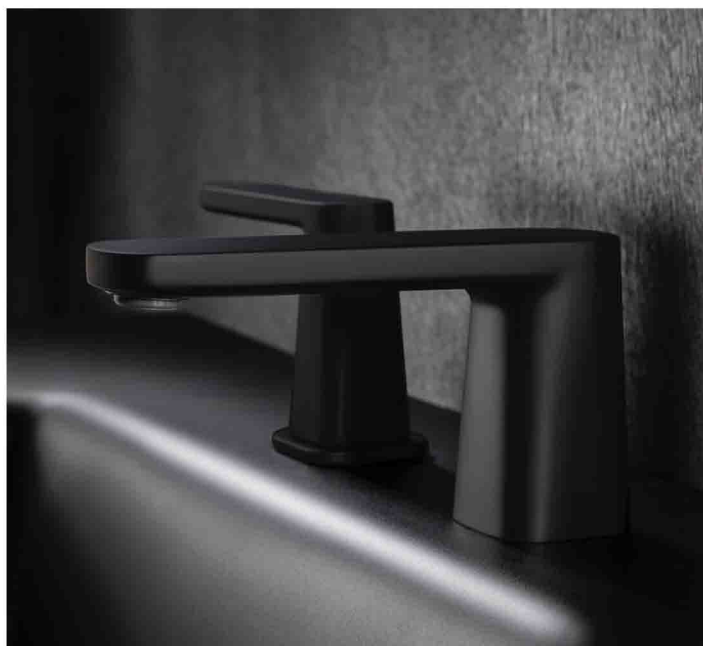

BESPOKE LUXURY BATHROOM NEWS FOR DESIGN PROFESSIONALS

by The Equip-Bathrooms Company

Brand Highlights

TAAAC – THE ROUND SHAPE OF SQUARE

Designer, Federico Castelli, was inspired to create a faucet and accessory collection that incorporates both Round and Square shapes. The idea was to realise a collection that was styled with maximum adaptability, so that the faucets and accessories will match perfectly with any ceramic sanitary wares (basins and WCs) that have either Round or Square design lines. With this idea perfected, the TAAAC Collection was created.

TAAAC is a complete collection that Design Professionals can specify into bespoke luxury bathroom projects. Explore from a range of unique finishes to achieve the ultimate design look you want for your bathrooms.