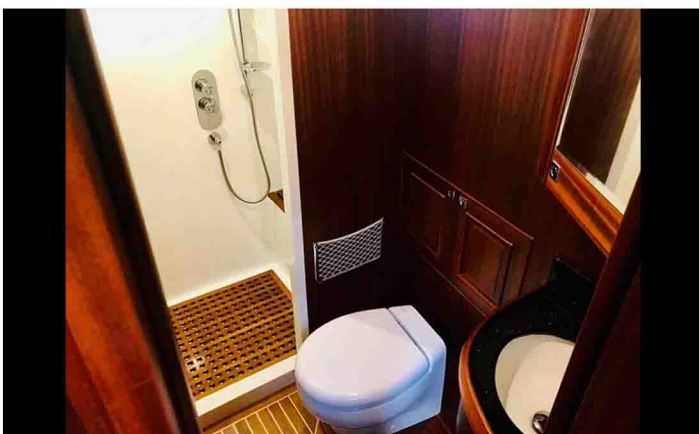

BESPOKE LUXURY BATHROOM NEWS FOR DESIGN PROFESSIONALS

by The Equip-Bathrooms Company

Project Highlights

SET SAIL WITH IB RUBINETTI ON A LUXURY CRUISE

We are proud to partner Selene luxury yachts to supply iB Rubinetti designer faucets to its bathroom and kitchen spaces. The BOLD Collection was selected as the preferred specification to be installed in this year's production of luxury yachts. Design: Federico Castelli & Antonio Gardoni.