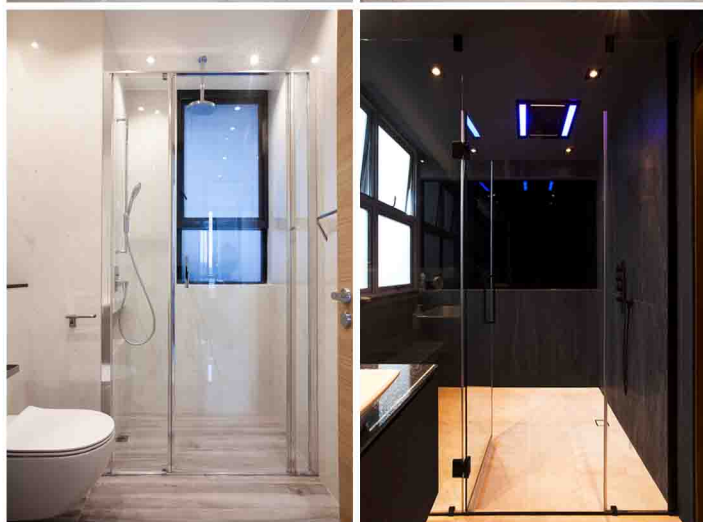

BESPOKE LUXURY BATHROOM NEWS FOR DESIGN PROFESSIONALS

by The Equip-Bathrooms Company

Brand Highlights

LUXURY ITALIAN SHOWER ENCLOSURE SOLUTIONS

Why Choose Vismaravetro Italian Shower Enclosures?

- Made-to-Measure shower enclosure solutions are available for any shower space.
- Select your preferred door opening configuration (i.e., Swing Door, Sliding Door or Bi-Fold Door).
- Patented technology (TPA) is applied on the tempered glass for easy cleaning and maintenance.
- Made in Italy.
- 5-Year Warranty

Completed project installations below: