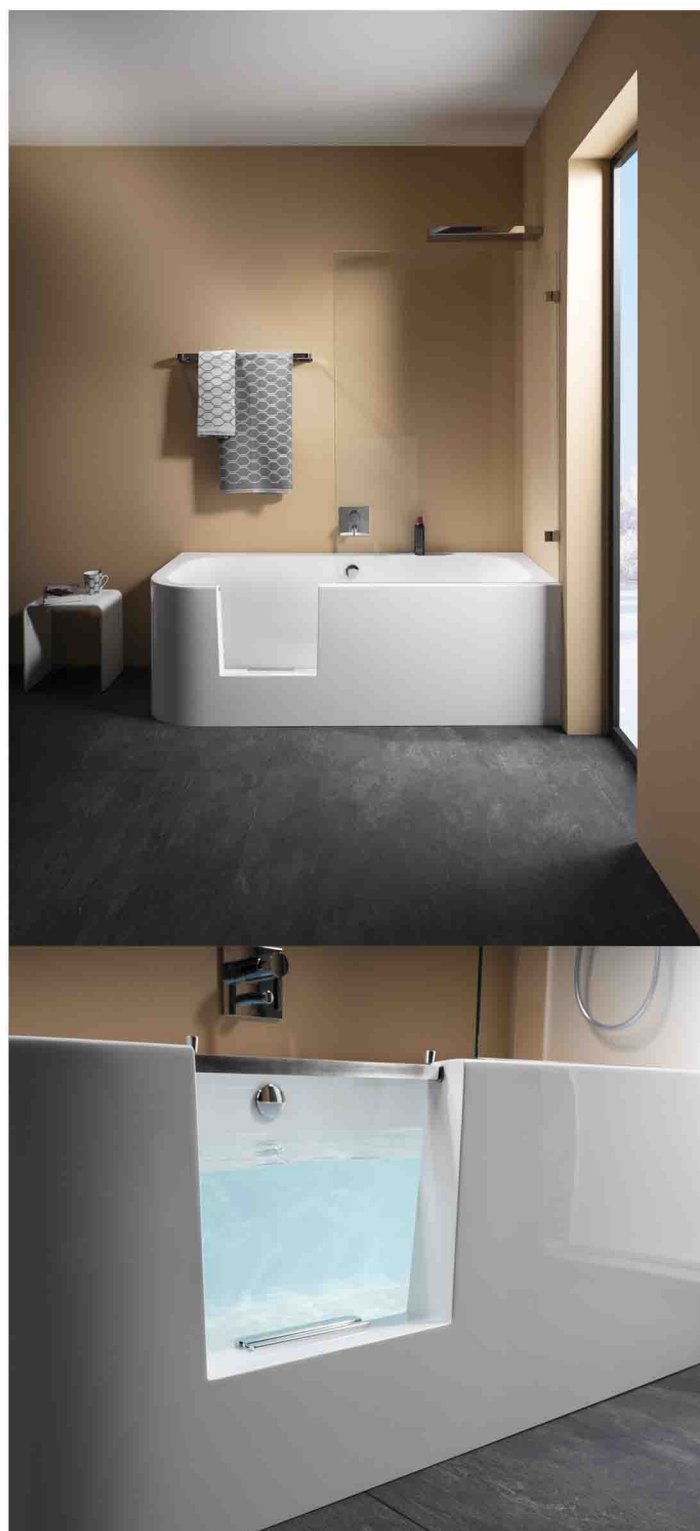

BESPOKE LUXURY BATHROOM NEWS FOR DESIGN PROFESSIONALS

by The Equip-Bathrooms Company

Brand Highlights

repaBAD®
baden | dampfen | whirlen

SHOWERING AND BATHING IN A SMALL BATHROOM SPACE IS NOW POSSIBLE

Planning a renovation in a small bathroom is always a challenge. Between specifying an area for showering and fitting in a bathtub, the bathtub mostly gets axed. Fret not, there is now a solution to put an end to these choices. The new 'Livorno Easy Series' shower bath by Repabad makes it easy to perform both functions. The shower bath is placed on the bathroom floor in front of the fully tiled wall, and can be installed quickly and simply. Furthermore, the combination tub is also ideal for partial renovations.

With the 'Livorno Easy Series' bathtub, you can achieve the best of both worlds. Switch between a Shower Tray or Bathtub according to your needs. Two safety interlocks automatically lock the door and prevent unintentional opening. In addition, the two-sided back slopes and the central drain allow comfortable bathing for two.

Bathtub Livorno Easy is made of high-quality sanitary acrylic and is available as Right or Left version in the size L180 x W80 x H46 cm. A suitable glass partition can be supplied on request. All Repabad products are proudly Made in Germany.