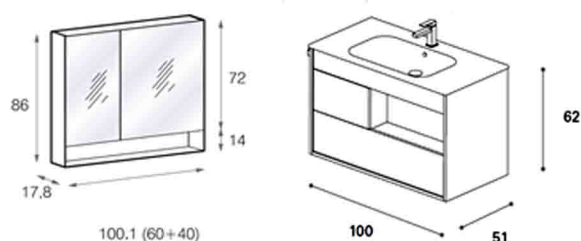

BESPOKE LUXURY BATHROOM NEWS FOR DESIGN PROFESSIONALS

by The Equip-Bathrooms Company

Project Highlights

Mastella
BATHROOM FURNITURE

D'LEEDON CONDOMINIUM, SINGAPORE

The popularity of selecting Mastella luxury Italian bathroom furniture, comprising of: Vanity and Mirror Cabinet units is rising. You can bespoke these beautiful bathroom furniture units in a wide range of colours, textures and dimensions to suit your design concepts. Most importantly, Mastella bathroom furniture products are all made from water-repellent wood and is perfect to withstand the humid bathroom environment. Proudly Made in Italy.

Featured product:
Mastella, LUME Collection, Design: R&S Mastella Design
Finish: Gafite Cemento