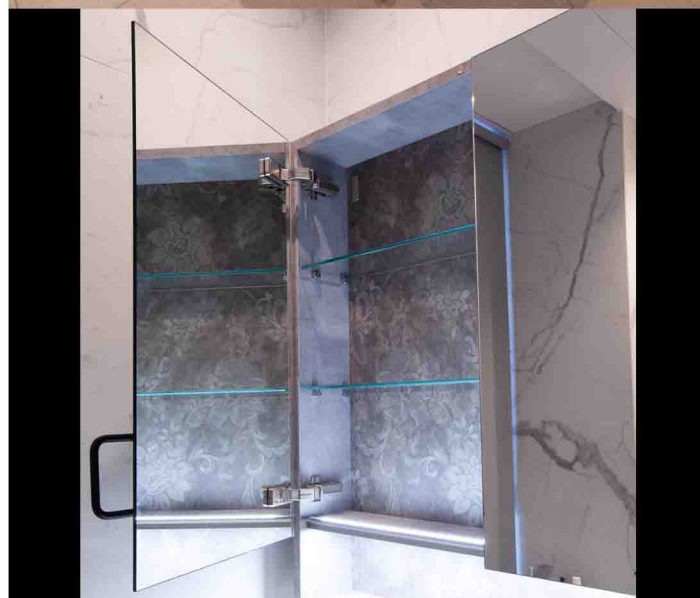

BESPOKE LUXURY BATHROOM NEWS FOR DESIGN PROFESSIONALS

by The Equip-Bathrooms Company

Project Highlights

Mastella
BATHROOM FURNITURE

D'LEEDON CONDOMINIUM, SINGAPORE

The popularity of selecting Mastella luxury Italian bathroom furniture, comprising of: Vanity and Mirror Cabinet units is rising. You can bespoke these beautiful bathroom furniture units in a wide range of colours, textures and dimensions to suit your design concepts. Most importantly, Mastella bathroom furniture products are all made from water-repellent wood and is perfect to withstand the humid bathroom environment. Proudly Made in Italy.

Featured product:
Mastella, LUME Collection, Design: R&S Mastella Design
Finish: Gafite Cemento