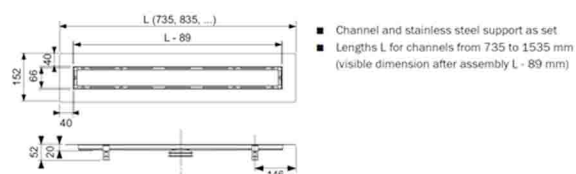

TECEdrainline natural stone channel

TECE has developed a special channel for natural stone floors. Consisting of a channel body with a support for the natural stone covering and a 4 centimetre wide flange around the outside. This makes installation and sealing far easier. The stone slabs can therefore be laid using both a thin-bed and thick-bed method.